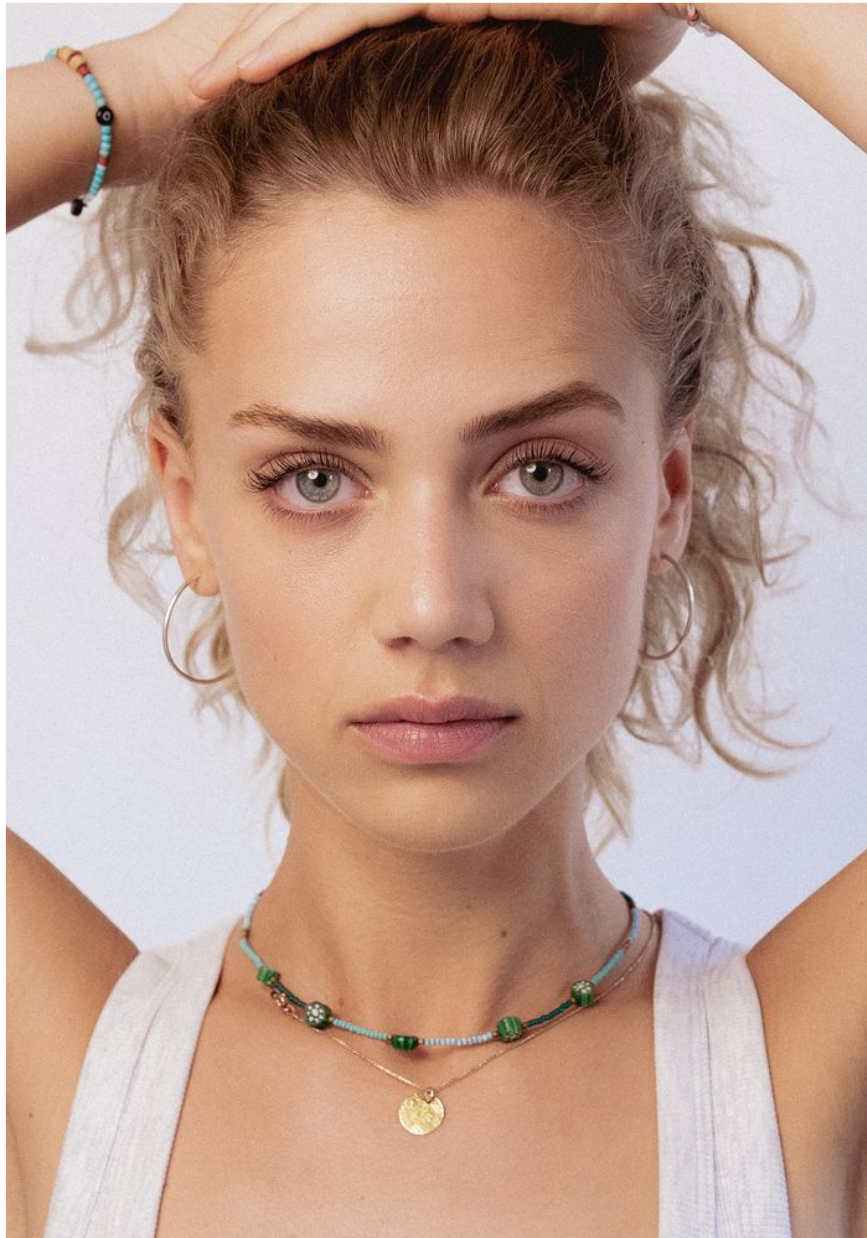

**SALVADOR**  
MODELS & ACTORS  
BCN - MAD

**KIM KREHL**

Height: 5' 5" - Hair: RUBIO - Eyes: GREEN - Shoe: 6.5 US