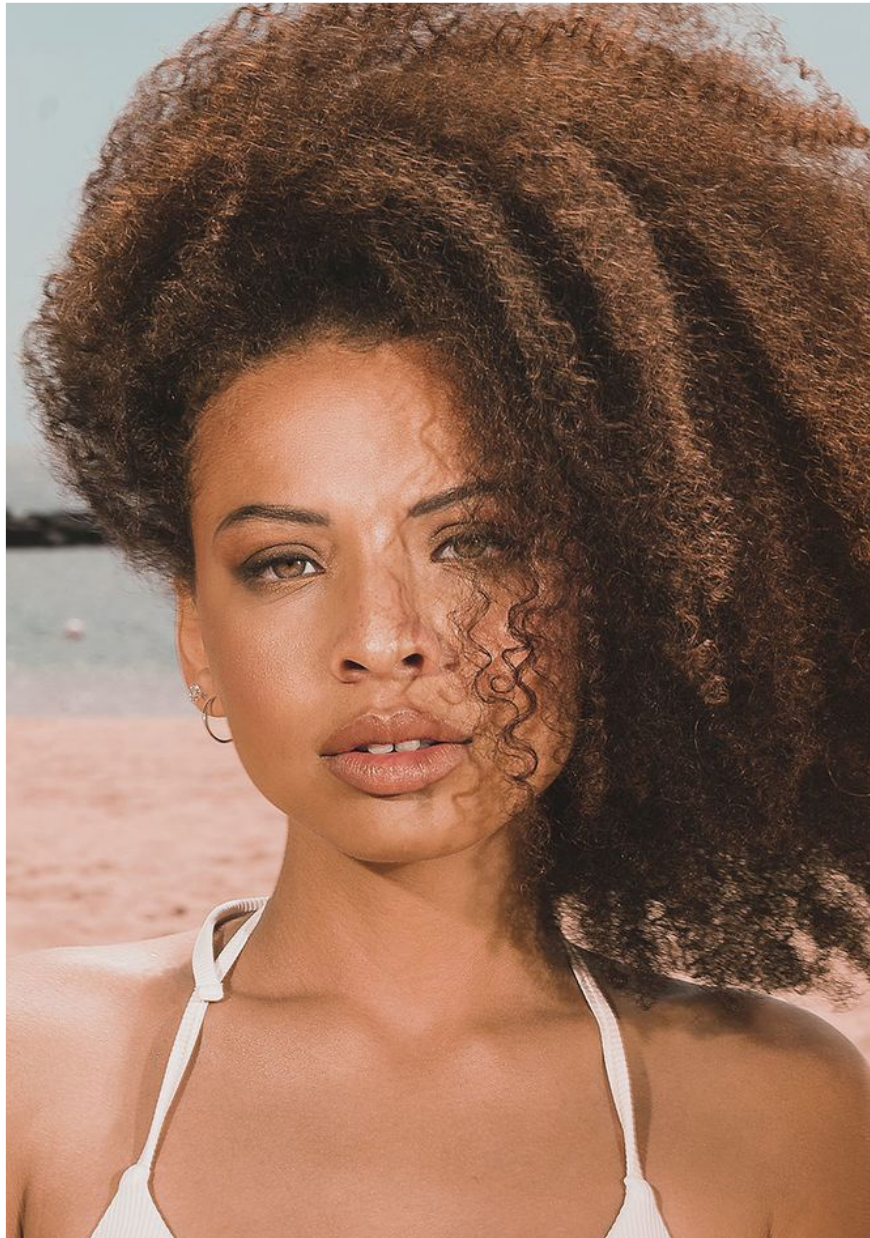

**SALVADOR**  
MODELS & ACTORS  
BCN - MAD

**VANESSA HECHAVARRIA**

Height: 5' 9" - Hair: CASTAÑO - Eyes: GREEN - Shoe: 9.5 US